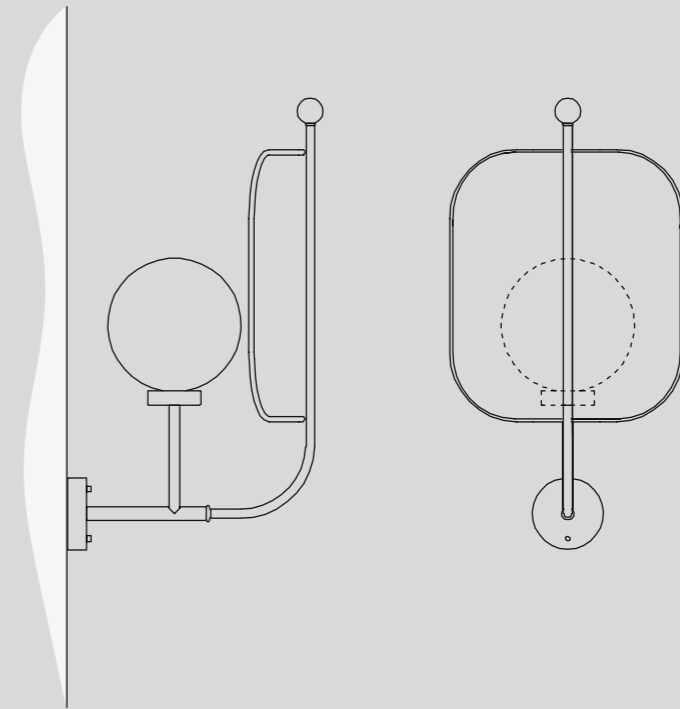

PAPILIO A1 G PAPILIO A1 P

design by Brutos

Grazie per aver scelto una creazione MASIERO.

Da oltre 30 anni i nostri artigiani della luce curano ogni singolo pezzo, dalla progettazione alla realizzazione, con professionalità e passione. Il risultato è un prezioso oggetto d'arte di grande eleganza ed assoluta esclusività. Eventuali piccole imperfezioni sono dovute alla lavorazione esclusivamente artigianale che rappresenta la peculiarità di questa creazione unica ed irripetibile.

Thank you for having chosen a MASIERO creation.

For over 30 years our artists of light have taken care of every single piece, from design to production, with expertise and passion. The result is a valuable piece of art of great elegance and absolute exclusivity. Any possible imperfections are due to the only handmade processing and are the peculiarity of this unique object.

Merci d'avoir choisi une création MASIERO.

Depuis 30 ans, nos artisans prennent soin de chaque détail avec passion et professionnalisme, de la phase de projet à la phase de réalisation. Le résultat est un objet d'art précieux, d'une extrême élégance, et un produit exclusif. Les éventuelles petites imperfections que vous pourriez constater, sont dues à ce travail artisanal, qui constitue la particularité de ces créations uniques.

Gracias para haber elegido una creación MASIERO.

Durante más de 30 años nuestros artesanos de la luz cuidan cada pieza, desde el diseño hasta la producción, con profesionalidad y pasión. El resultado es un precioso objeto de arte de gran elegancia y absoluta exclusividad. Eventuales pequeñas imperfecciones son debidas a la elaboración exclusivamente artesanal que representa la peculiaridad de esta creación única e irrepitible.

MASIERO