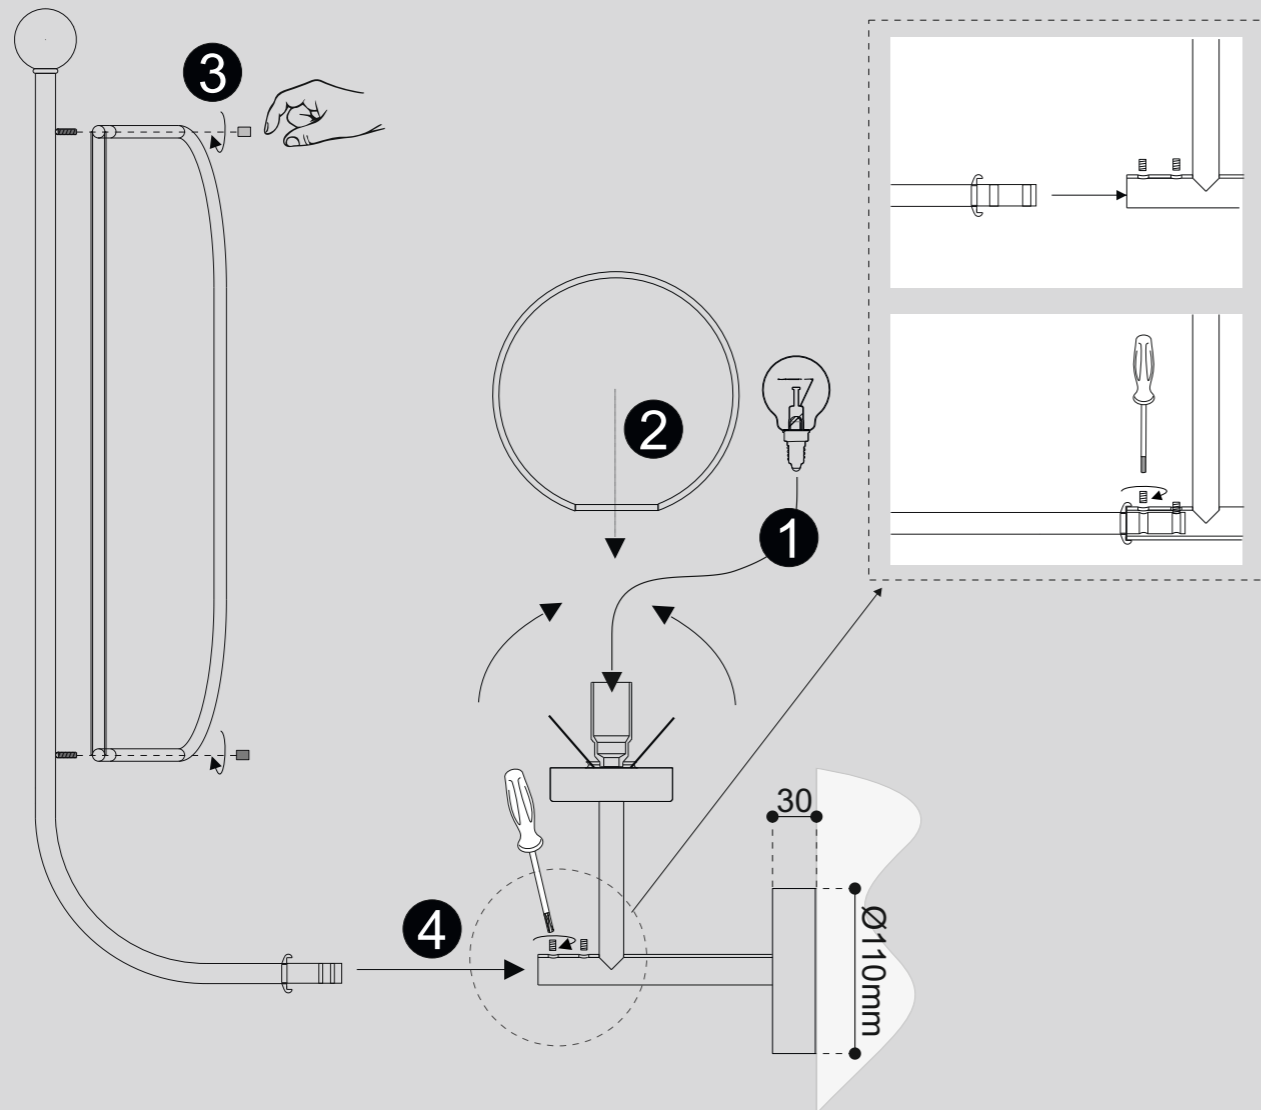

Fig. B

MASIERO s.r.l.
Art. PAPILIO A1 P
MADE IN ITALY
110-120V ~ 50/60Hz
1 x MAX 40W E12
DRY LOCATION ONLY
CE

1 x MAX 40W E12
110-120V 50/60Hz

**NON INCLUSO
NOT INCLUDED**

MASIERO s.r.l.
Art. PAPILIO A1 G
MADE IN ITALY
110-120V ~ 50/60Hz
1 x MAX 40W E12
DRY LOCATION ONLY
CE

1 x MAX 40W E12
110-120V 50/60Hz

**NON INCLUSO
NOT INCLUDED**

GENERAL COVERAGE

Intertek
5014803

Conforms to ANSI/UL Std. 1598
Cert. to CAN/CSA Std. C22.2 No.250

CAUTION
RISK OF FIRE
Dry location only
ATTENTION
RISQUE D'INCENDIE
Endroit sec